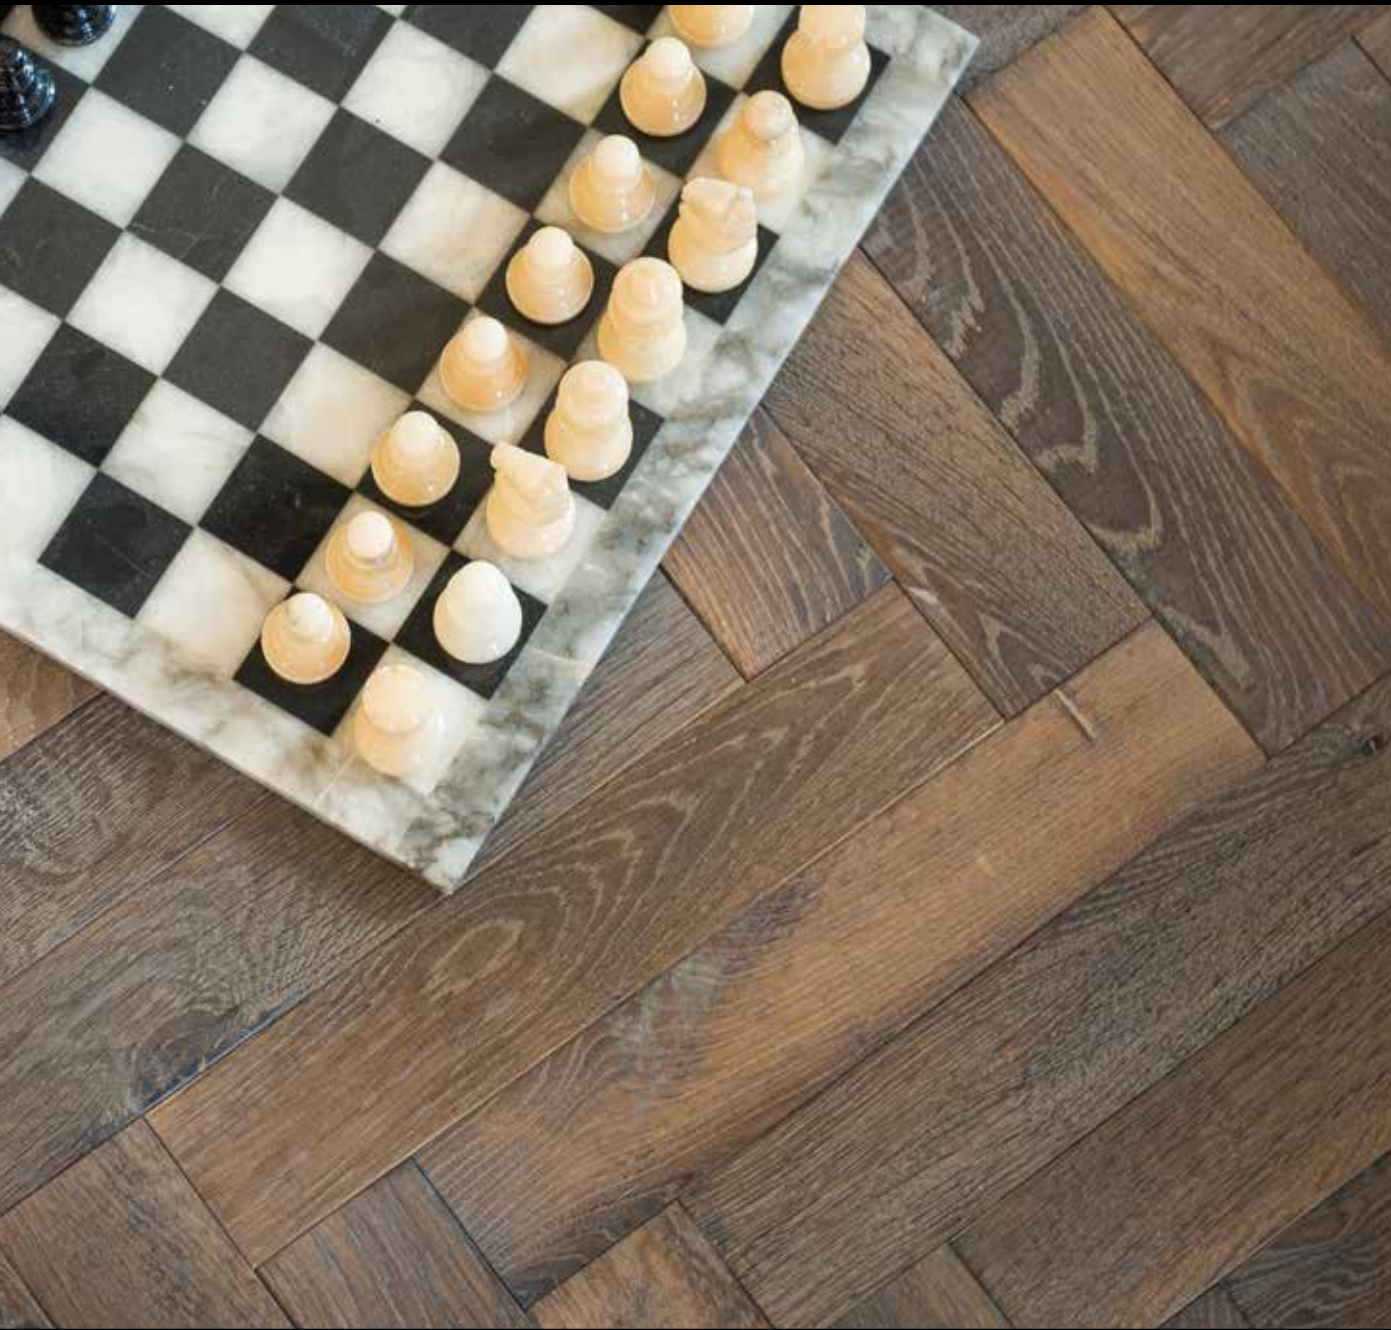

59 | Thanet

30 | Mungo

71 | Sabi

76 | Natal

50 | Leeds

55 | Lynn

60 | Stoke

PLANCHER  
TRAITÉ  
DIMENSIONS