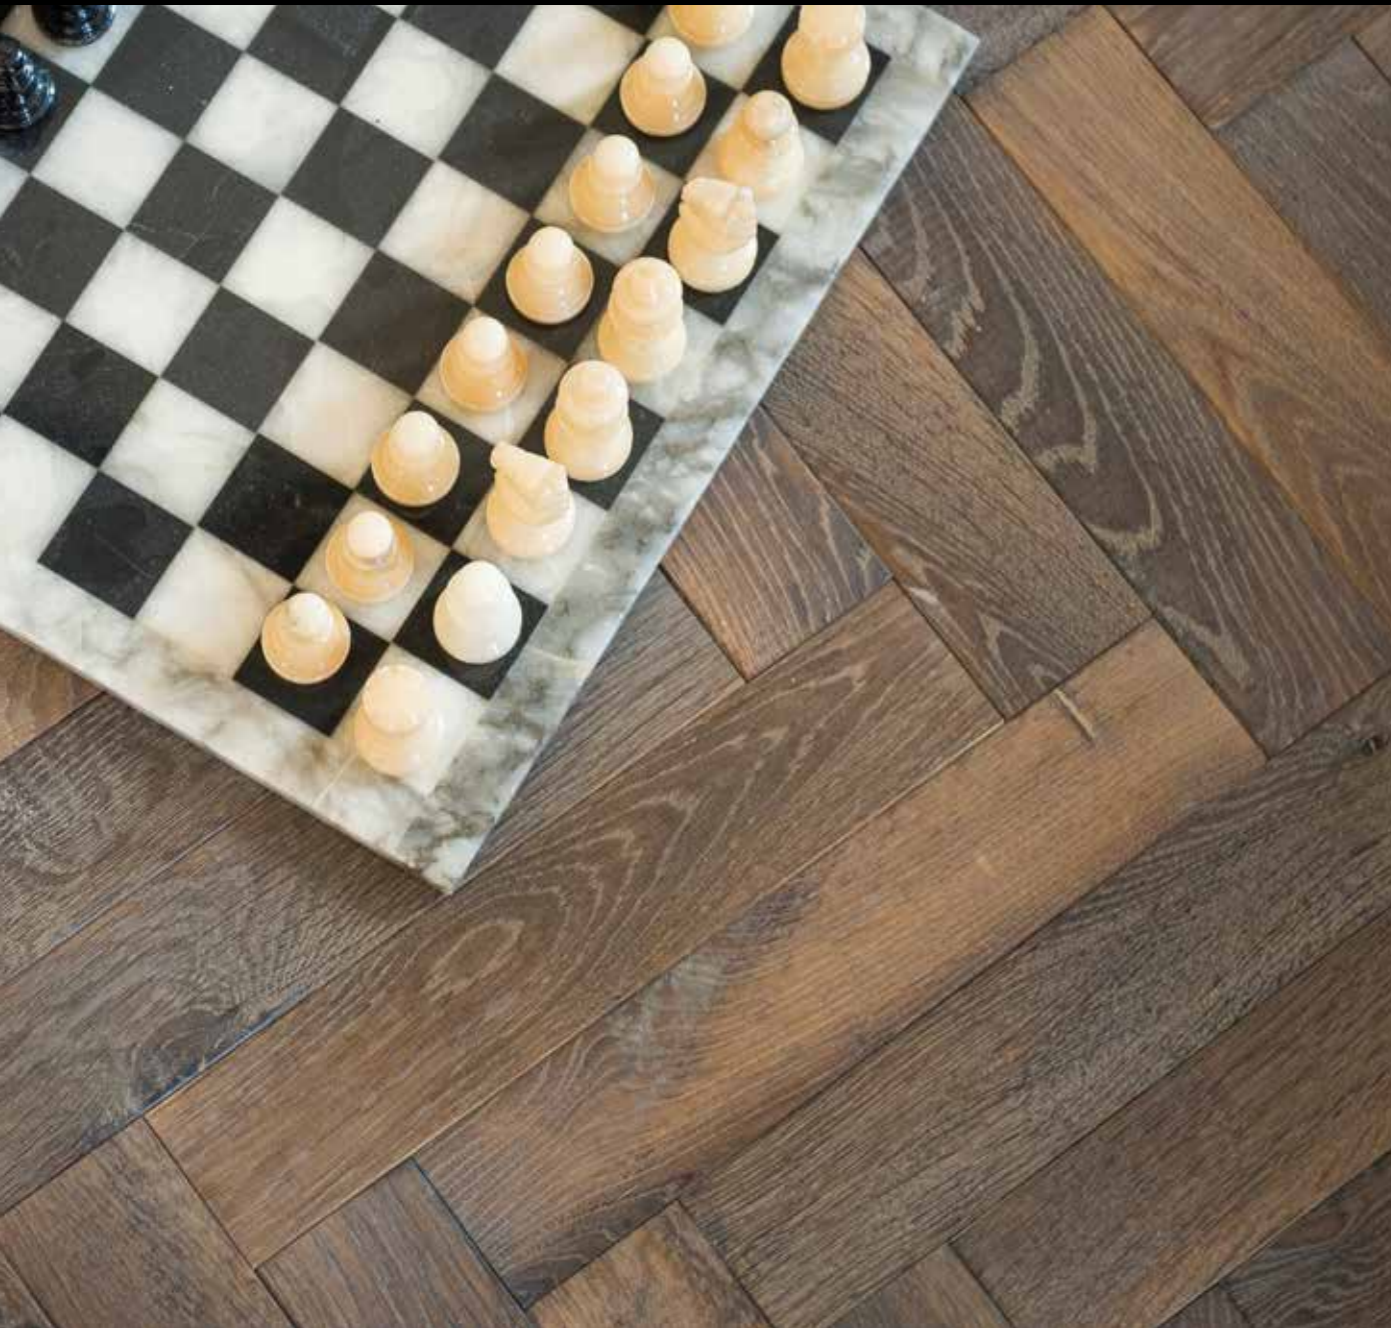

59 | Thanet

30 | Mungo

71 | Sabi

76 | Natal

50 | Leeds

55 | Lynn

60 | Stoke

PLANCHER
TRAITÉ
DIMENSIONS