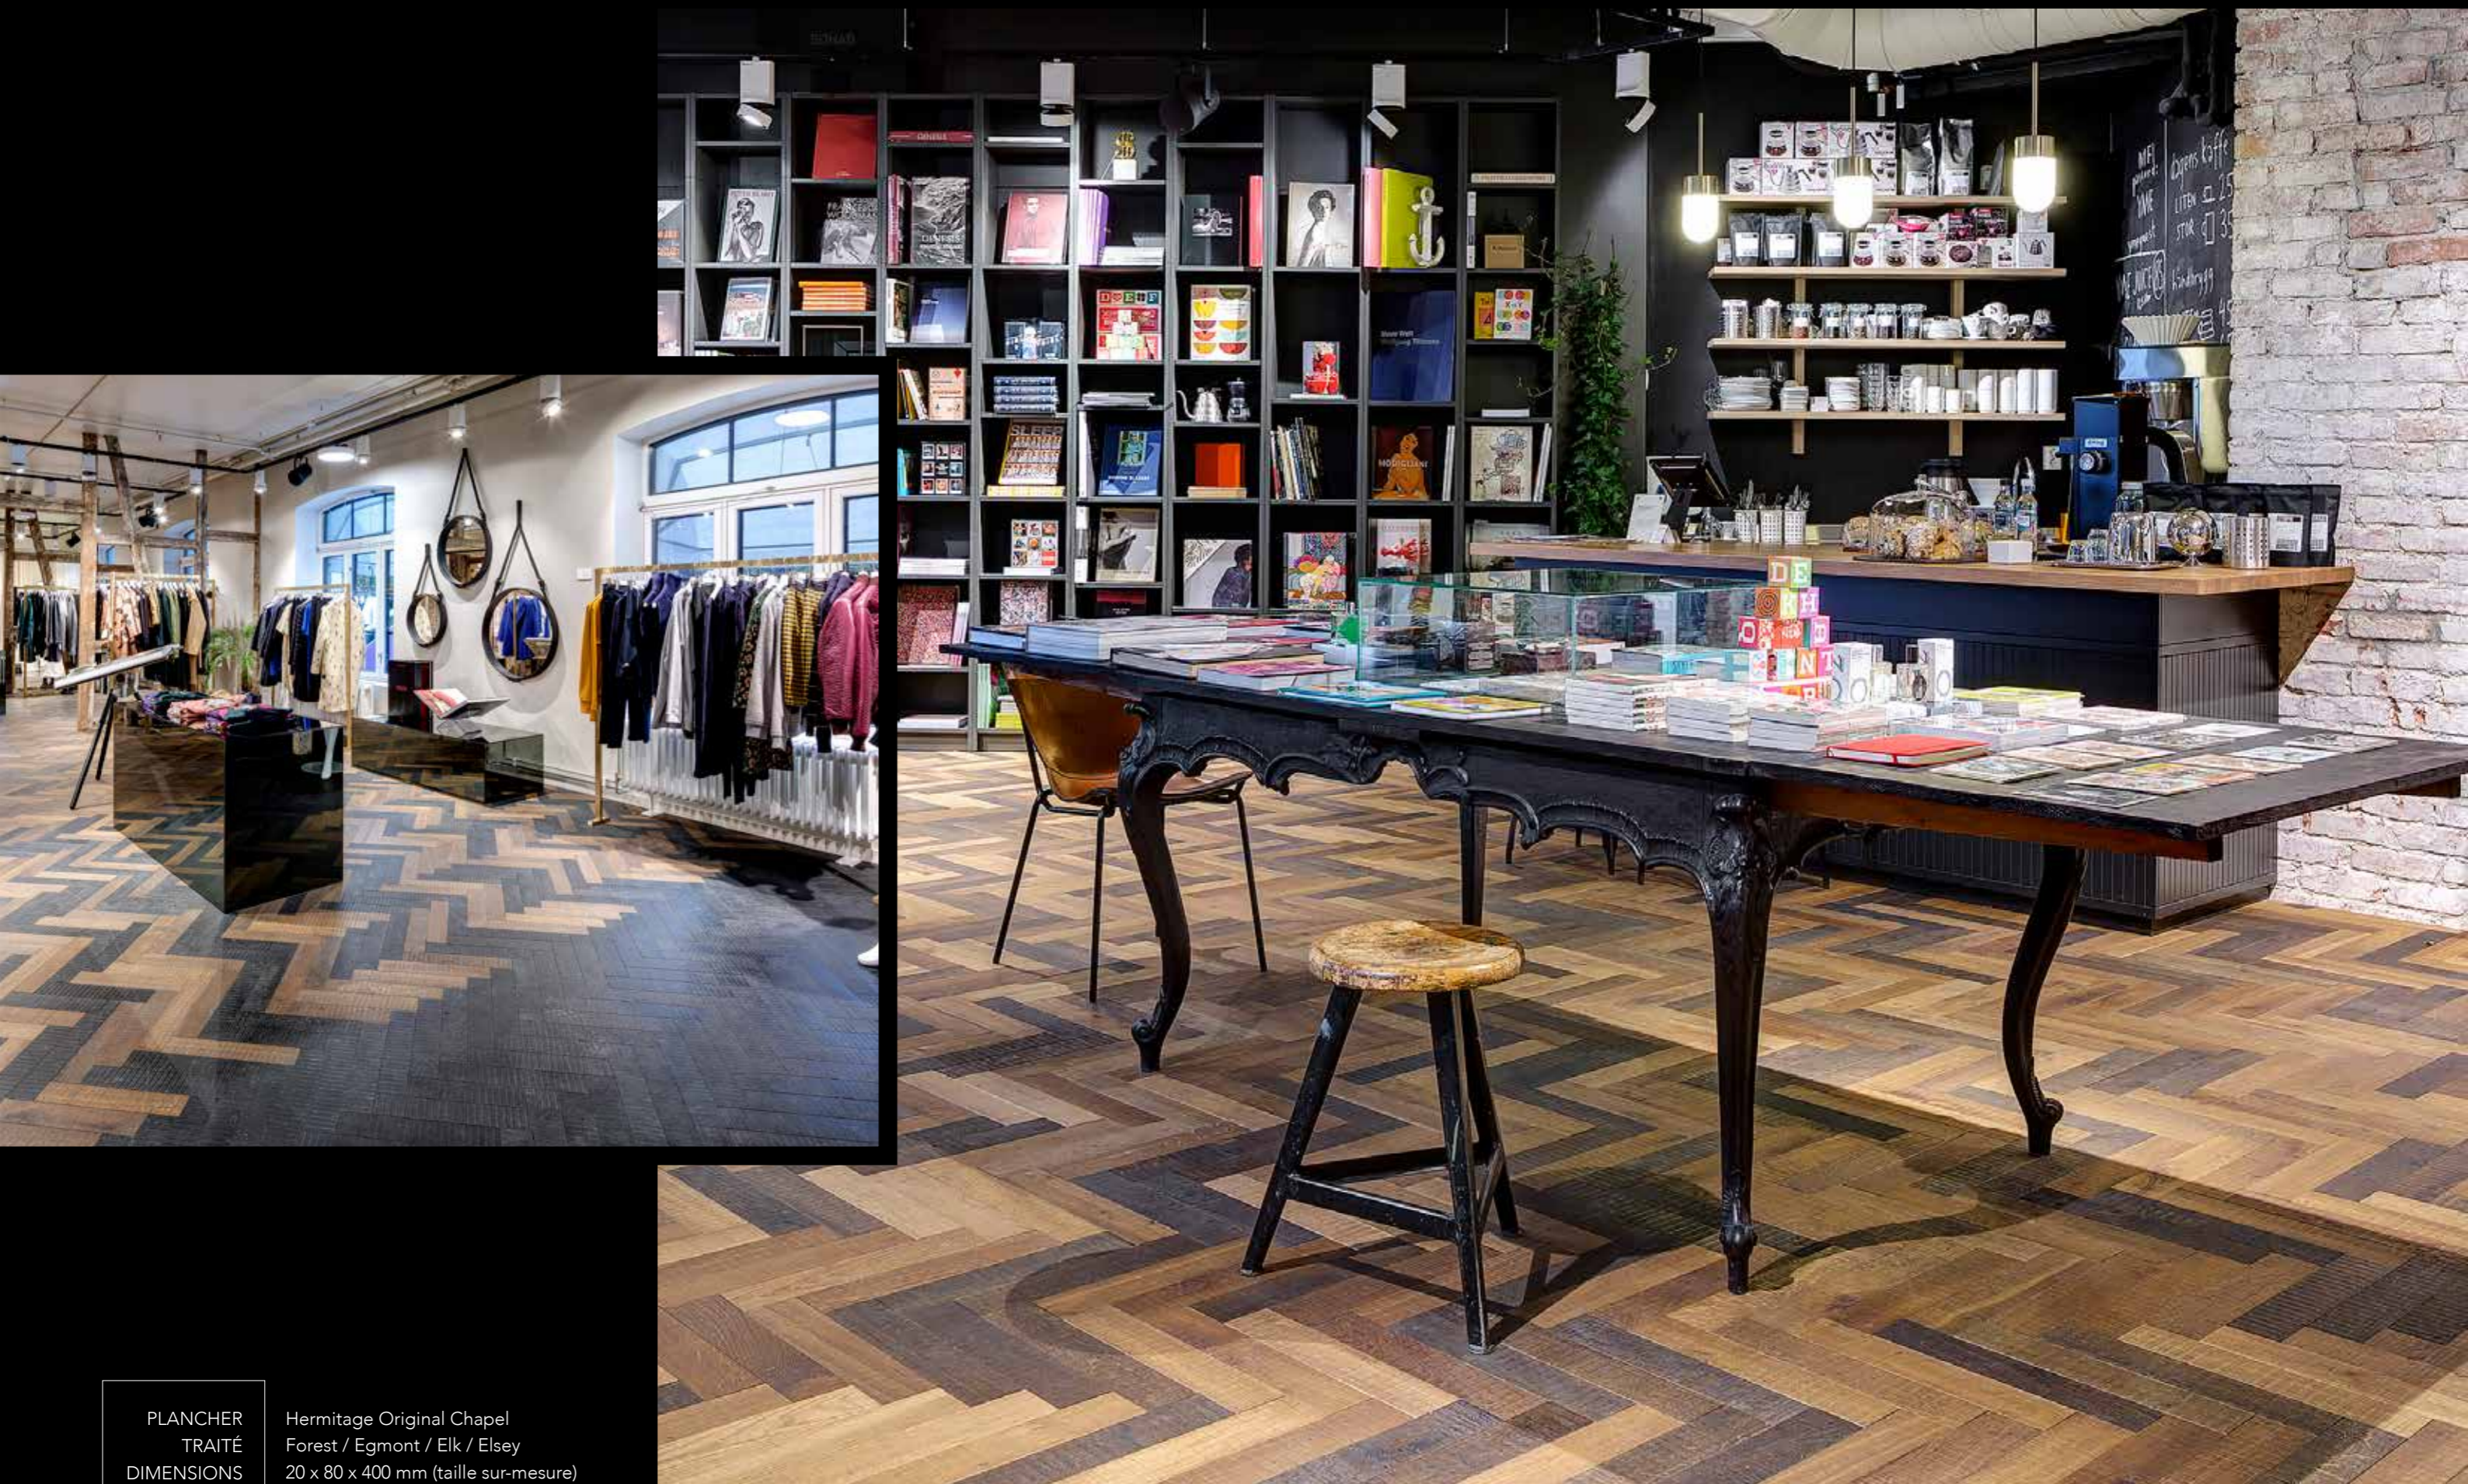

59 | Thanet

30 | Mungo

71 | Sabi

76 | Natal

50 | Leeds

55 | Lynn

60 | Stoke

PLANCHER
TRAITÉ
DIMENSIONS